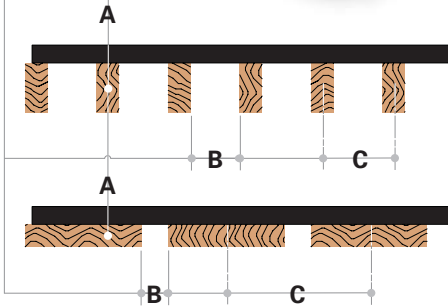

Custom
Stains
Available

FSC AND PEFC CERTIFIED PRODUCTS AVAILABLE AS MARKED

VENEER + CORES

WALNUT
PLAIN SLICED VENEER

CHERRY
PLAIN SLICED VENEER

WHITE OAK
RIFT SLICED VENEER

WHITE MAPLE
PLAIN SLICED VENEER

Get a 3"
Tile Finish Box

SPECIFY YOUR SKU

STYLE	SPECIES (CUT)	W	D	MEMBERS PER FOOT	OC	REVEAL	LENGTHS	SKU
1100 Cross Piece Grille	Western Hemlock (Solid, Clear, Mixed Grain)	5/8"	1 3/8"		2"	1 3/8"	4' to 12'	1112-6
		5/8"	1 3/8"		1 1/2"	7/8"	4' to 12'	1112-8
		5/8"	2 1/4"		2"	1 3/8"	4' to 12'	1113-6
		5/8"	3 1/4"		3"	2 3/8"	4' to 12'	1114-4
		1 3/8"	2 1/4"		3"	1 5/8"	4' to 12'	1123-4
		1 3/8"	3 1/4"		4"	2 5/8"	4' to 12'	1124-3
2100 Panelized Linear	Western Hemlock (Solid, Clear, Mixed Grain)	3 1/4"	5/8"		4"	3/4"	4' to 12'	2114-3
2300 Continuous Linear	Cherry, White Maple, White Oak, or Walnut Veneer	3 1/4"	3/4"		4"	3/4"	8'	2314-3
		5 1/4"	3/4"		6"	3/4"	8'	2316-2
2400 T & G Linear	Western Hemlock (Solid, Clear, Mixed Grain)	3 1/4" (3" Face)	5/8"		3"	0"	4' to 10'	2414-4
0100 Trim	Western Hemlock (Solid, Clear, Mixed Grain)	5/8"	3 1/4"		N/A	N/A	8'	0100-14
	Western Hemlock (Solid, Clear, Vertical Grain)	3/4"	5 1/4"		N/A	N/A	8'	0100-16

SKU KEY

A MEMBER SIZE
B REVEAL
C ON CENTER SPACING